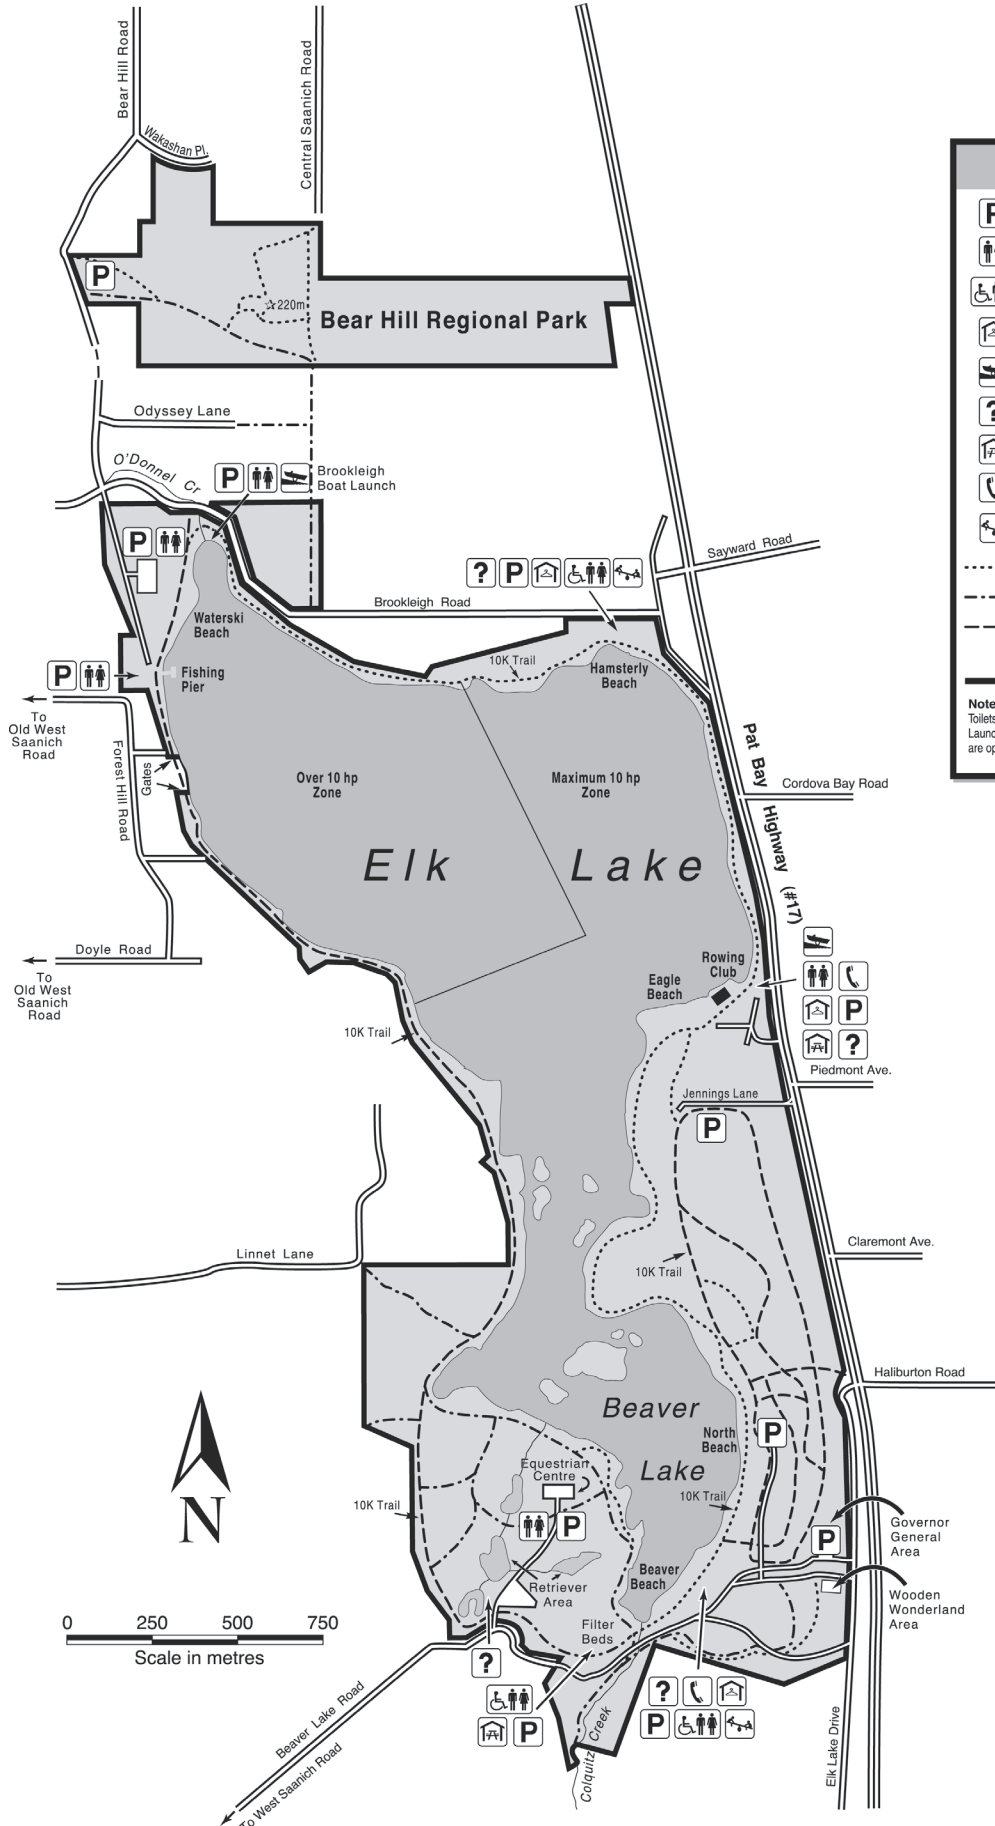

Elk/Beaver Lake Regional Park

LEGEND

- Parking
- Toilets
- Toilets (Wheelchair Access)
- Changehouse (Summer Only)
- Boat Launch
- Information Kiosk
- Group Picnic Shelter
- Emergency Telephone
- Playground
- Hiking Trail
- Hiking/Bridle Trail
- Hiking/Bridle/Cycling Trail
- Park Boundary

Note:
Toilets at Waterski Beach, Brookleigh Boat Launch, Filter Beds and Equestrian Centre are open all year.